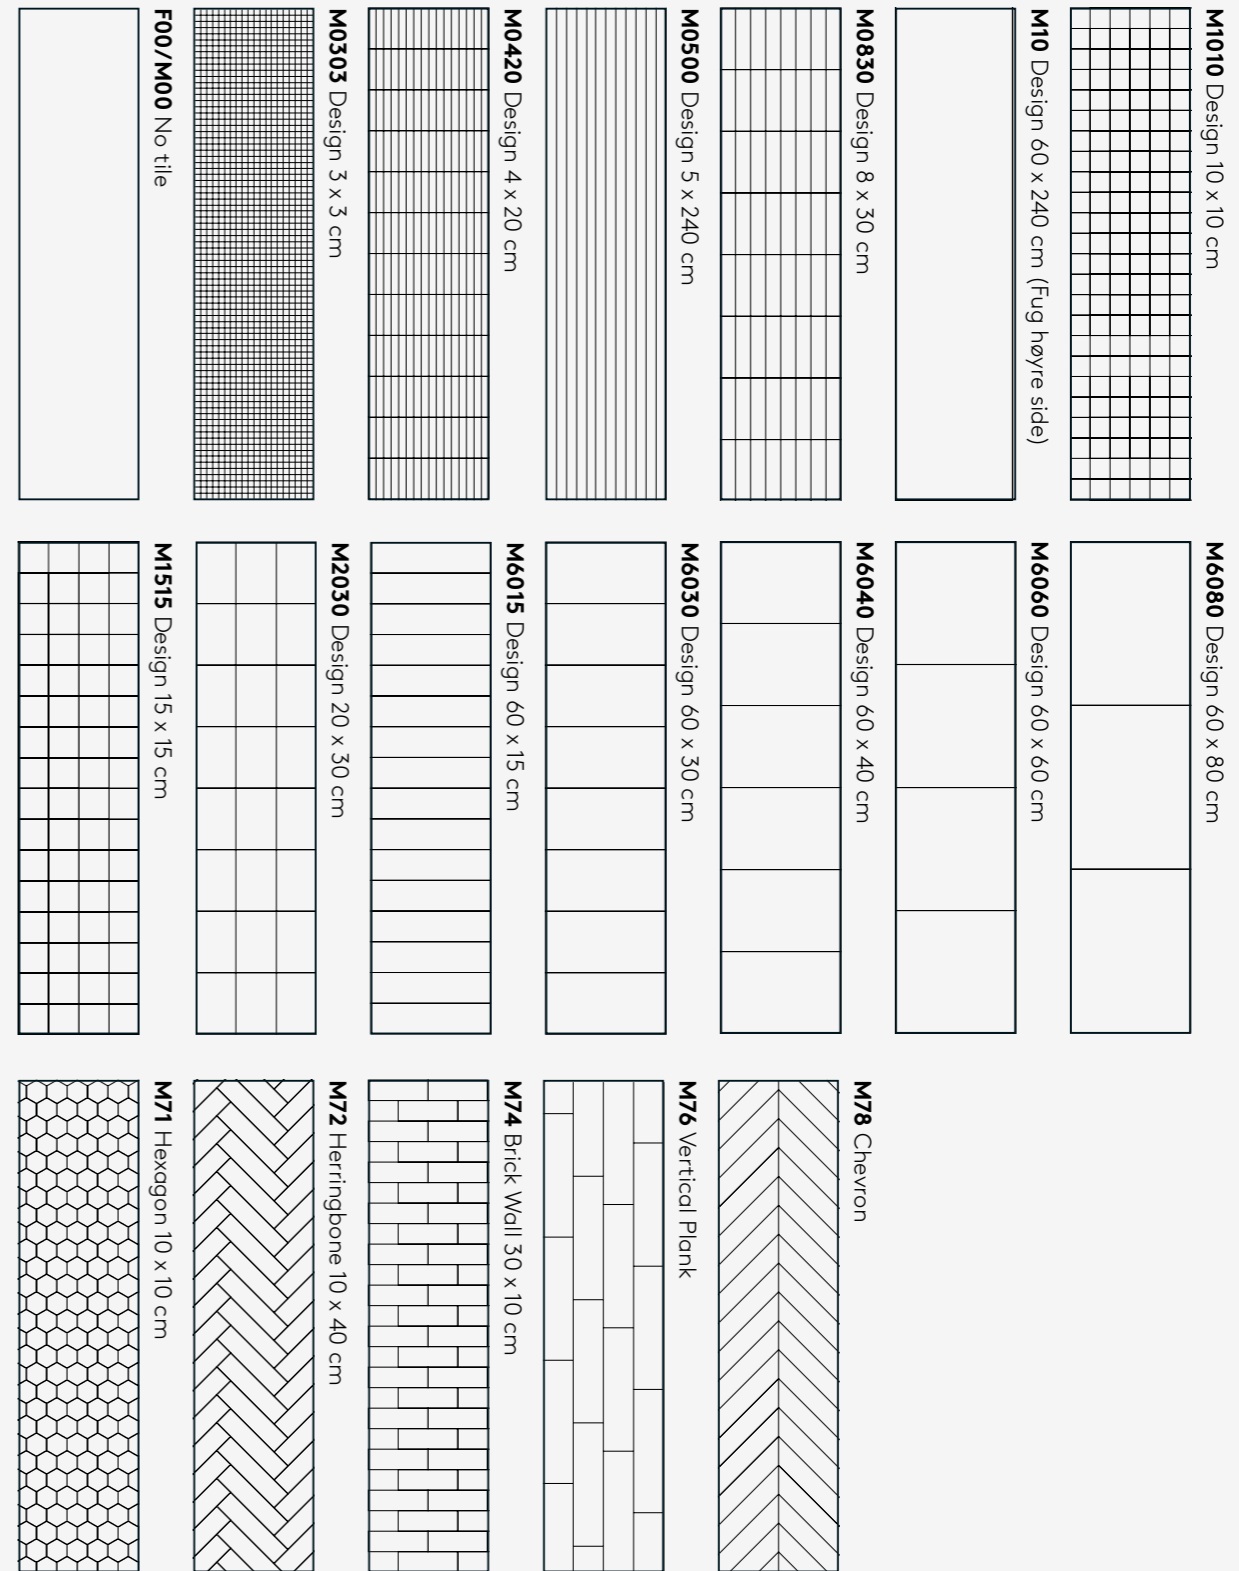

COLOUR SPLASH LIMITED

COLOUR SPLASH LIMITED

KNALLFINE KNALLFARGER!

Et vanlig hvitt panel kan fremstå helt ny med fuger i knallfarger. Colour Splash Limited er en mini-kolleksjon som baserer seg på vår mest tradisjonelle hvite silke-dekor med fugefarger i enten rosa, gul, grønn eller blå. NB: vi har kun et begrenset antall.

Mer om dekokorene i
COLOUR SPLASH LIMITED

VÅRE ULIKE DESIGN/FLISMØNSTER

Merk at ikke alle dekorer i hver kolleksjon leveres i de ulike flismønstrene under. Se på artikkelnivå hvilke varianter dine favoritter leveres i slik at du får riktig forståelse fra start.