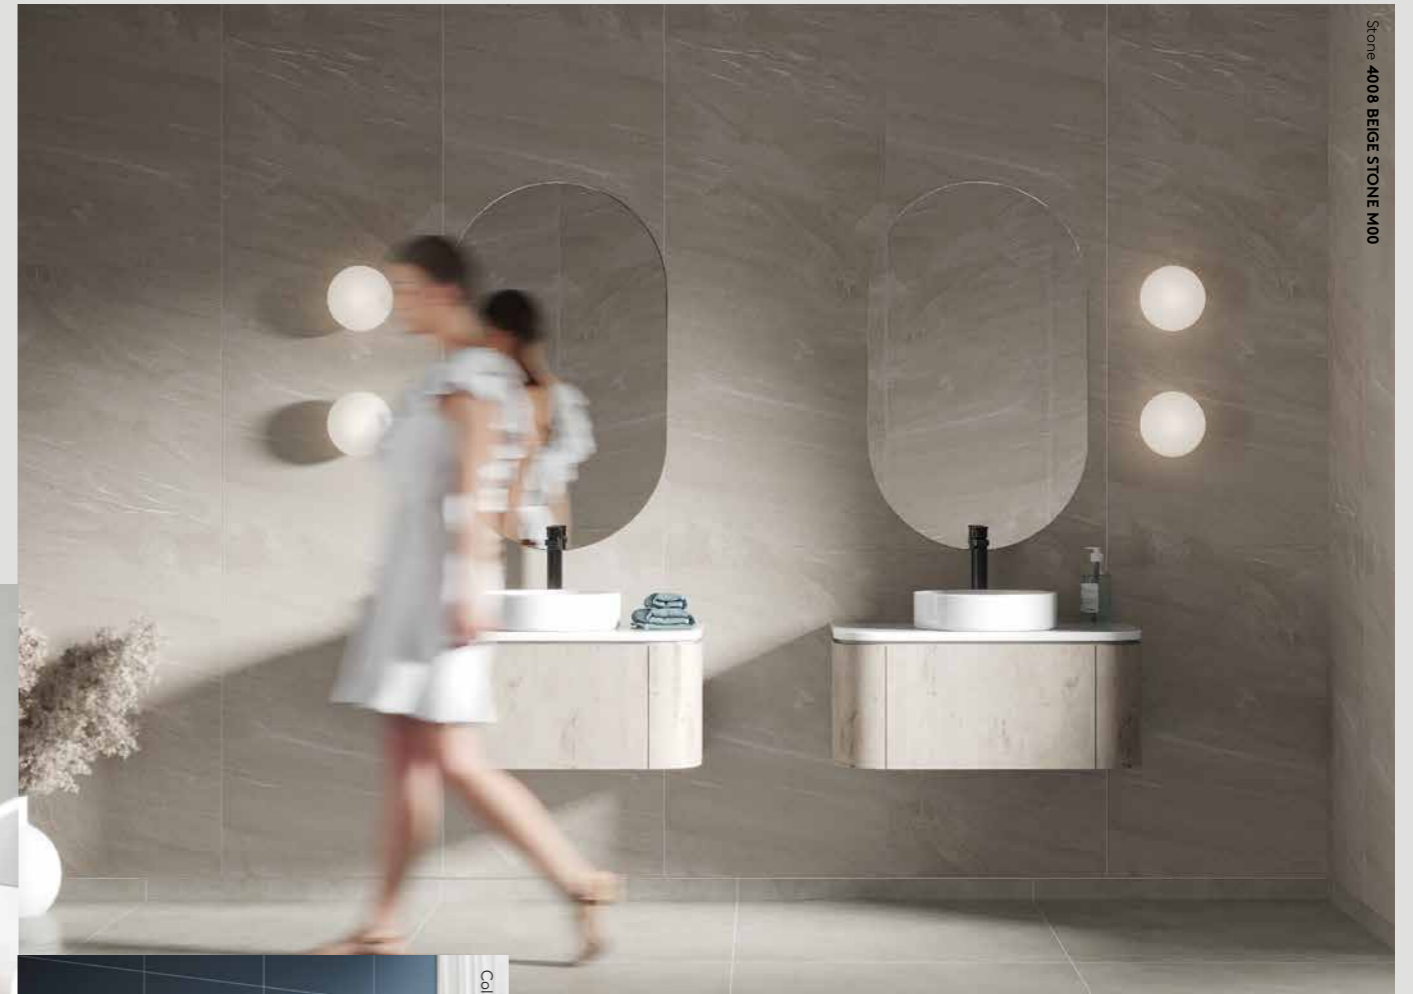

WATERPROOF WALLPANELS
COLLECTION 2024

Bathroom & Kitchen

WALLS BUILT FOR LIFE

WELLBEING, RELAXATION, AND FUNCTIONALITY

From our very beginning, Fibo's focus on innovation has been our greatest driving force. Wet rooms leave little room for error. Our products are tested to meet the highest wet room standards, and it's why building contractors, public sector developers, and skilled tradespersons all choose Fibo.

Almost everyone visiting your home sees your bathroom. As well as providing a relaxing atmosphere, it should be easy to clean, hygienic and functional by design.

A NEW BATHROOM IN A CLICK!

Fibo wall panels are easy to assemble. Our innovative wall system is 100% waterproof and is delivered ready to assemble, saving you both time and money. Get the bathroom you've always wanted for a great price!