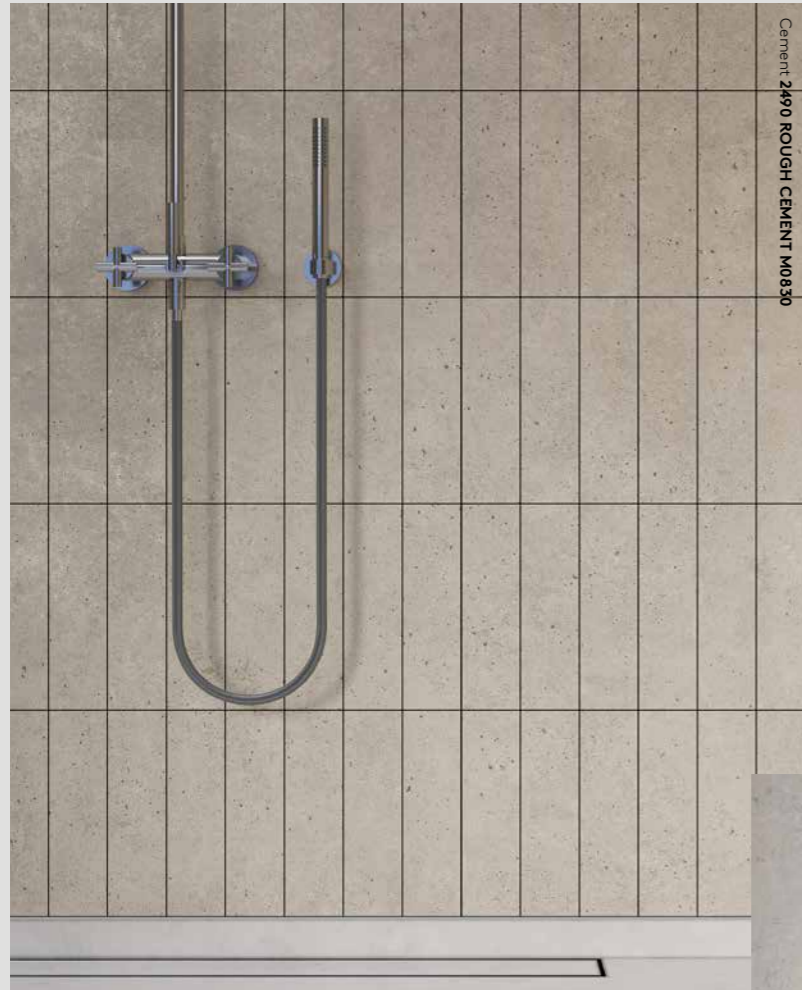

CEMENT

SHADES OF CONCRETE

Choose a rugged concrete look to create an industrial style. Round and soft shapes and glossy surfaces contrast nicely with the industrial vibe! You'll find a wide selection here to suit your taste.

Also, note that several of our Cement decors are available in extra-long lengths for those with higher ceilings!

More
CEMENT