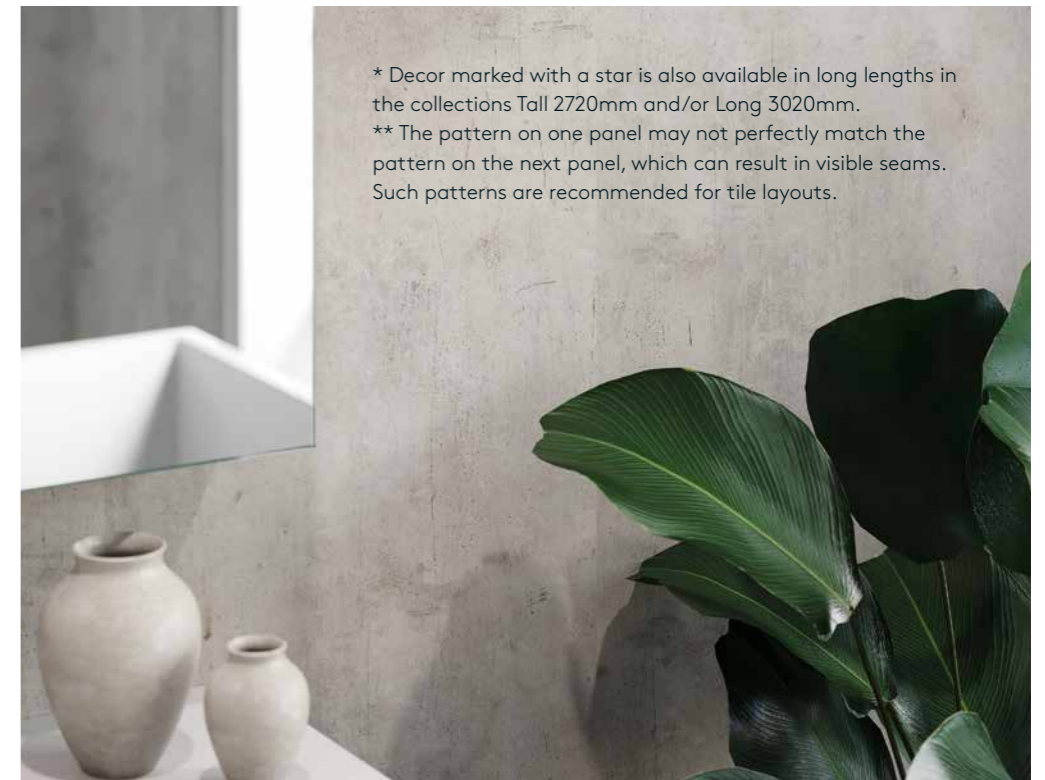

4943 Extra Matt
GREY CONCRETE **
Design: M63, M6060

8053 Stone
LENTINI GREY
Design: M00, M6030

8054 Stone
LENTINI LIGHT
Design: M00, M6040