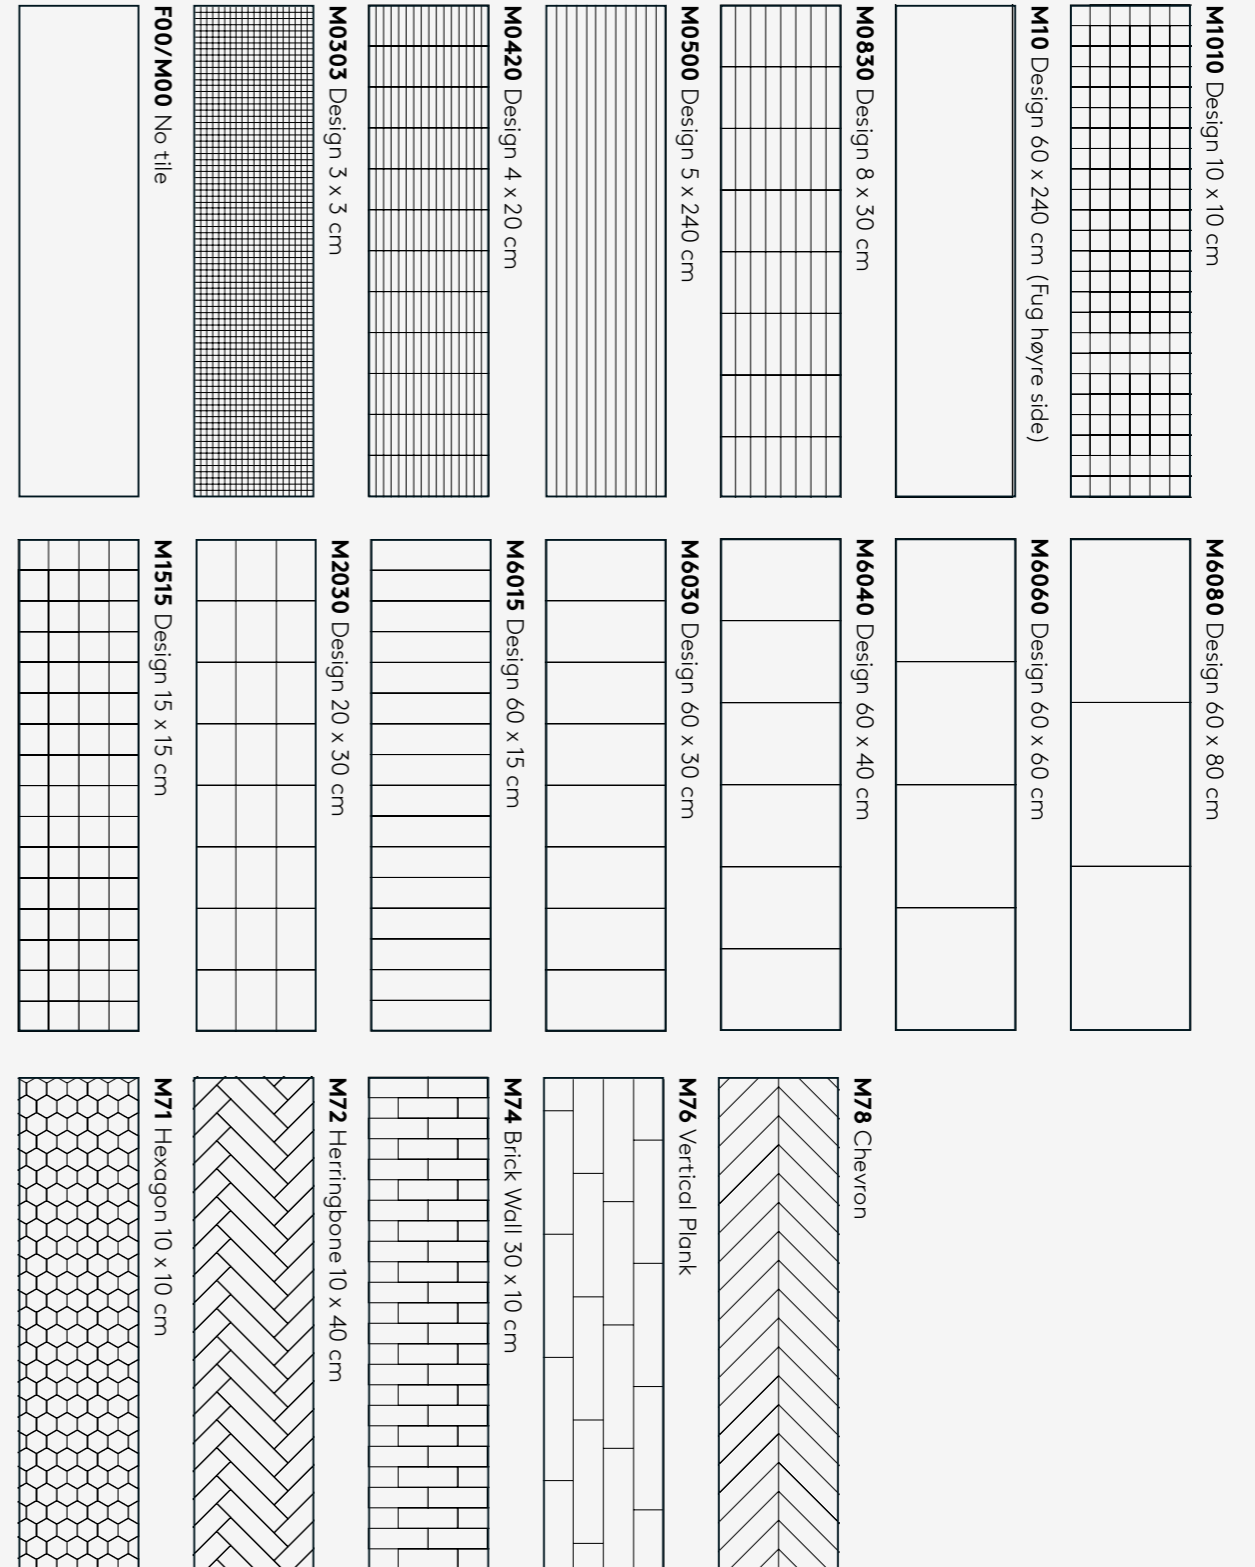

COLOUR SPLASH LIMITED

COLOUR SPLASH LIMITED

BRILLIANT, VIBRANT COLORS!

A regular white panel can take on an entirely new look with bold-colored grout. Colour Splash Limited is a mini-collection that is based on our most traditional white silk decor with grout colors in either pink, yellow, green, or blue. Please note: *We have only a limited quantity available!*

More
COLOUR SPLASH LIMITED

OUR VARIOUS DESIGNS/TILE PATTERNS.

Please note that not all decors in each collection are available in the various tile patterns mentioned. Check on the individual product level to see which variants your favorites are available in to ensure you have the correct understanding from the start.