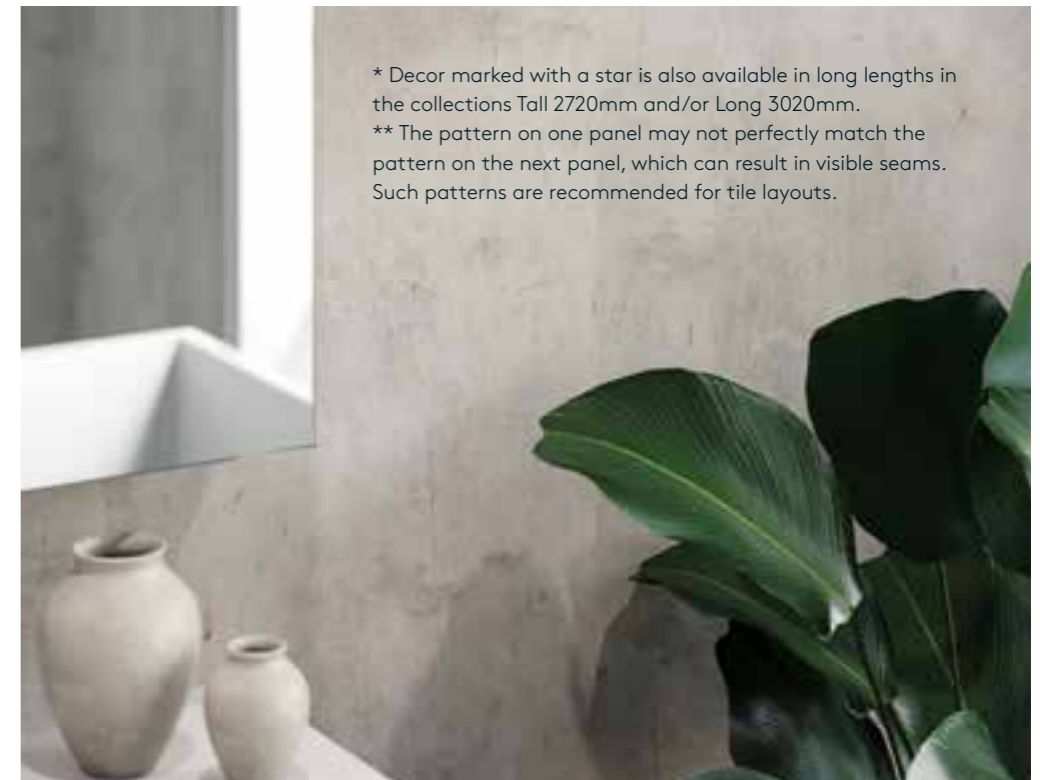

* Decor marked with a star is also available in long lengths in the collections Tall 2720mm and/or Long 3020mm.
** The pattern on one panel may not perfectly match the pattern on the next panel, which can result in visible seams. Such patterns are recommended for tile layouts.

More
CEMENT