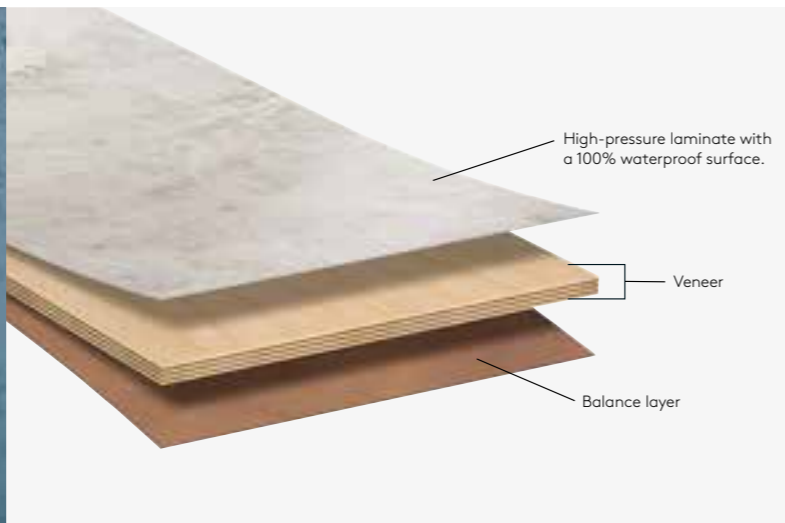

Fibo wall panels are made with a core of plywood produced from PEFC-certified wood species. The panels are pressed and covered with high-pressure laminate to create the membrane on the front. By using Fibo Seal in the joints, you achieve a 100% waterproof and environmentally friendly wall tailored to your needs.